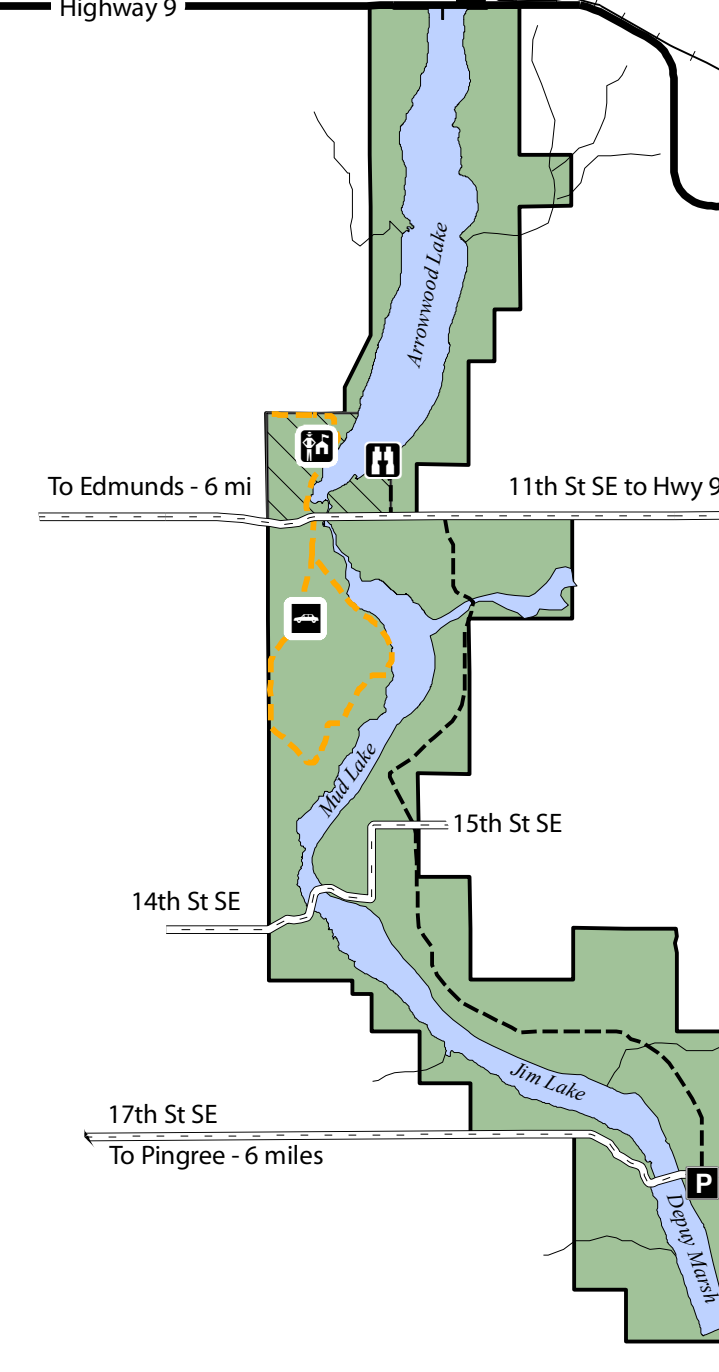

# Arrowwood National Wildlife Refuge

-  Refuge Headquarters
-  Warbler Woodland / Hiking Trail
-  Parking Area
-  National Recreational Trail
-  Refuge Roads Open to Public
-  Auto Tour Route
-  Area Closed to ALL Hunting
-  Refuge Boundary