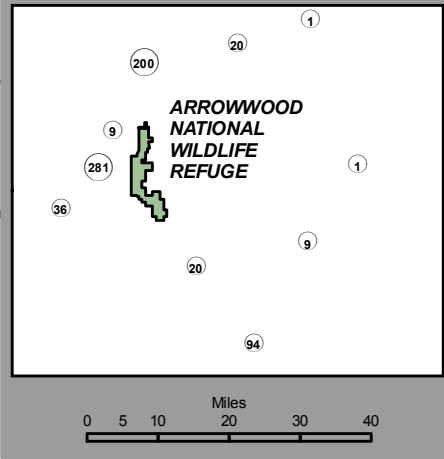

# Arrowwood National Wildlife Refuge

-  Refuge Headquarters
-  Warbler Woodland / Hiking Trail
-  Parking Area
-  National Recreational Trail
-  Refuge Roads Open to Public
-  Auto Tour Route
-  Area Closed to ALL Hunting
-  Refuge Boundary